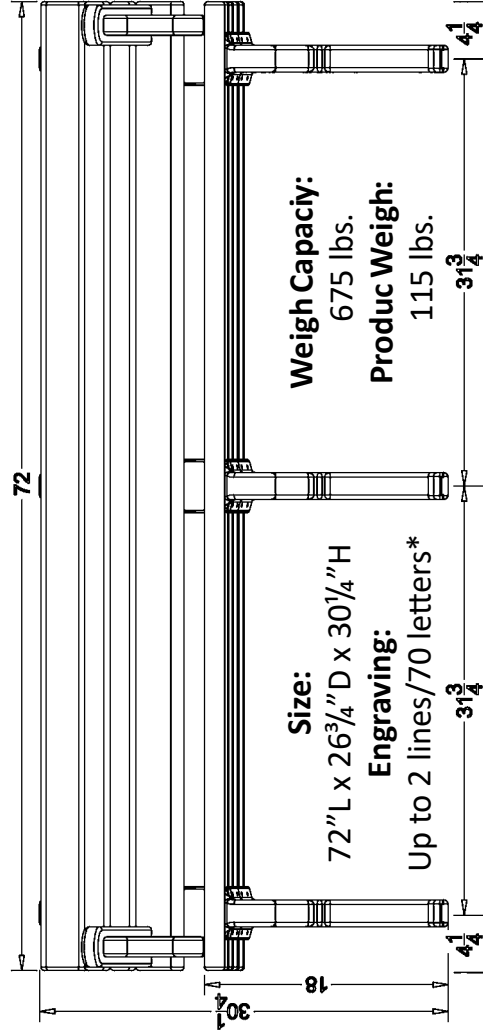

6 Ft.

* Engraving is approx using upper & lower case
Plaque Size: 2.5" x 6"
up to 3 lines of text

Interlochen Bench w/Arms

(4', 6')

Green
SITWORKS

4 Foot
Brown Planks

The Interlochen Bench combines function, comfort and ecology with style to create a durable, yet elegantly designed park bench. It features *Green-Scapes* bench frames, which appear similar to black cast iron, but are molded from solid 100% recycled plastic.

Proudly made
in the USA

Eco-Friendly Products

100% Recycled
Product

9dWEJfWadje
&* @ 8S[dvew Rd
Zeeland, MI 49464

616-350-9394
greensiteworks.com

Interlochen Bench w/Arms - 4', 6'

4 Ft.

Available Plank Colors:

6 Ft.

*Engraving is approx using upper & lower case
Plaque Size: 2.5" x 6"
 up to 3 lines of text