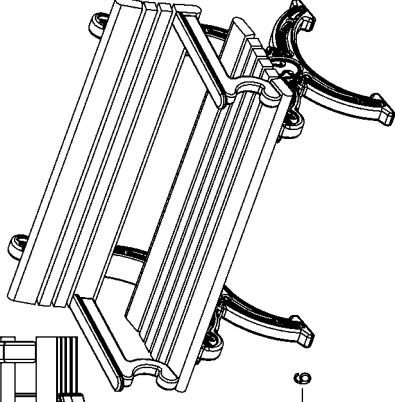

Proudly made
in the USA

Eco-Friendly Products

100% Recycled
Product

9dWEJfWadje
&* @ 8S[dvew Rd
Zeeland, MI 49464

616-350-9394
greensiteworks.com

Interlochen Bench w/Arms - 4', 6'

4 Ft.

Available Plank Colors:

6 Ft.

*Engraving is approx using upper & lower case
Plaque Size: 2.5" x 6"
 up to 3 lines of text