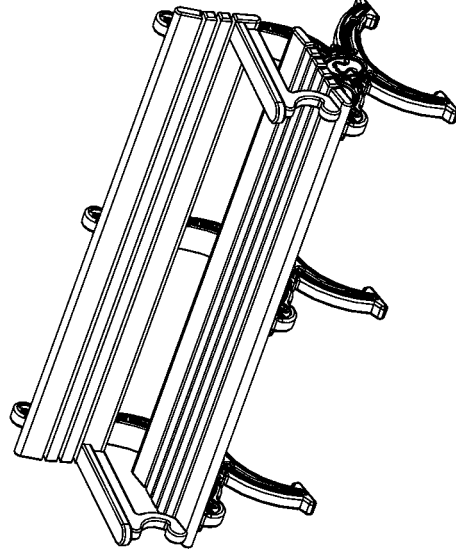

Interlochen Bench

(4 ft, 6 ft)

The Interlochen Bench combines function, comfort and ecology with style to create a durable, yet elegantly designed park bench. It features *Green-Scapes* bench frames, which appear similar to black cast iron, but are molded from solid 100% recycled plastic.

6 Ft.

* Engraving is approx using upper & lower case
Plaque Size: 2.5" x 6"
up to 3 lines of text

Interlochen Bench w/Arms

(4', 6')

Green
SITWORKS

4 Foot
Brown Planks

The Interlochen Bench combines function, comfort and ecology with style to create a durable, yet elegantly designed park bench. It features *Green-Scapes* bench frames, which appear similar to black cast iron, but are molded from solid 100% recycled plastic.

Proudly made
in the USA

Eco-Friendly Products

100% Recycled
Product

9dWEJfWadje
&* @ 8S[dvew Rd
Zeeland, MI 49464

616-350-9394
greensiteworks.com

Interlochen Bench w/Arms - 4', 6'

4 Ft.

Available Plank Colors:

6 Ft.

*Engraving is approx using upper & lower case
Plaque Size: 2.5" x 6"
 up to 3 lines of text