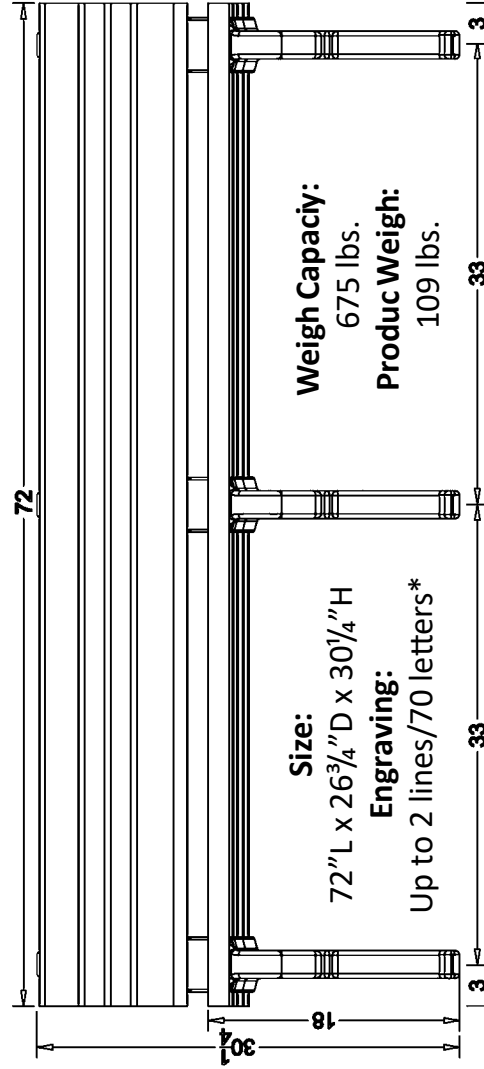

4 Foot
Weathered Wood Planks

6 Foot
Cedar Planks

Bench end detail
Frame in Black only

*The Interlochen Bench
can be custom engraved.*

*See back of page
for details and
measurements*

**Sustainable site
furniture to
make your
outdoors better**

6 Ft.

* Engraving is approx using upper & lower case
Plaque Size: 2.5" x 6"
up to 3 lines of text

Interlochen Bench w/Arms

(4', 6')

Green
SITWORKS

4 Foot
Brown Planks

The Interlochen Bench combines function, comfort and ecology with style to create a durable, yet elegantly designed park bench. It features *Green-Scapes* bench frames, which appear similar to black cast iron, but are molded from solid 100% recycled plastic.

6 Ft.

*Engraving is approx using upper & lower case
Plaque Size: 2.5" x 6"
 up to 3 lines of text