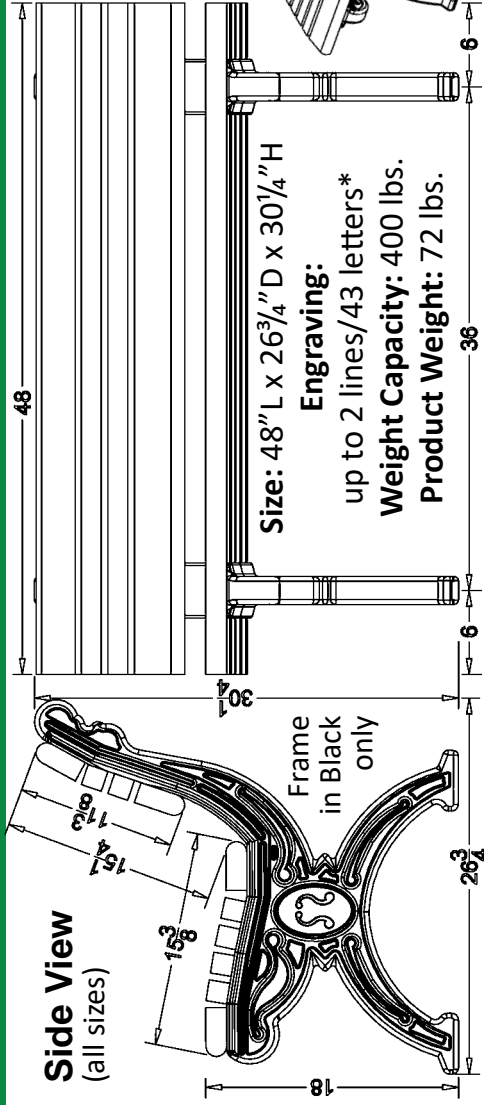

Interlochen - 4', 6'

Side View
(all sizes)