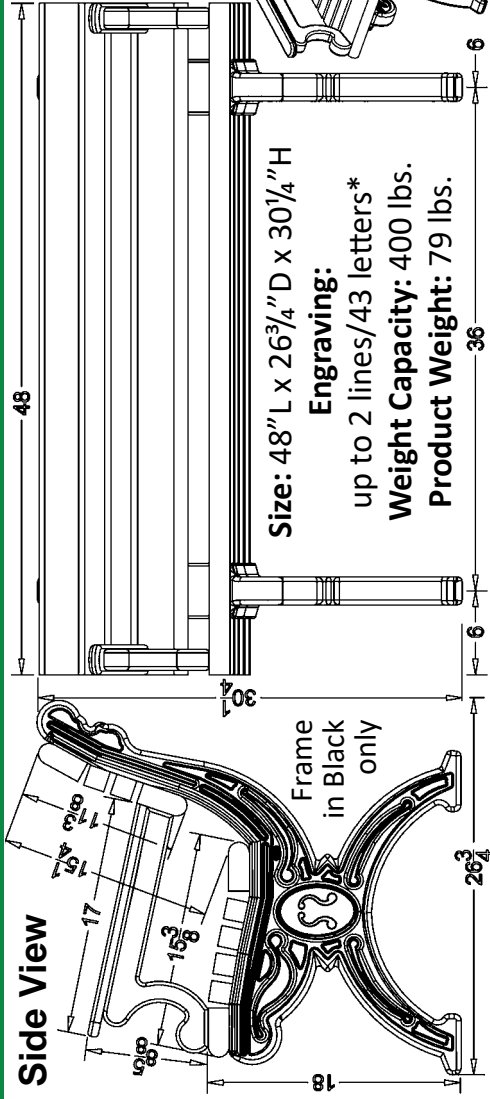

6 Ft.

* Engraving is approx using upper & lower case
Plaque Size: 2.5" x 6"
up to 3 lines of text

Interlochen Bench w/Arms

(4', 6')

Green
SITWORKS

4 Foot
Brown Planks

The Interlochen Bench combines function, comfort and ecology with style to create a durable, yet elegantly designed park bench. It features *Green-Scapes* bench frames, which appear similar to black cast iron, but are molded from solid 100% recycled plastic.

6 Foot -
Weathered Wood Planks

*The Interlochen Bench w/Arms
can be custom engraved.*

*See back of page
for details and
measurements*

Bench end and
arm rest detail
Frame in Black only

**Sustainable site
furniture to
make your
outdoors better**

Proudly made
in the USA

Eco-Friendly Products

100% Recycled
Product

9dWEJfWadje
&* @ 8S[dvew Rd
Zeeland, MI 49464

616-350-9394
greensiteworks.com

Interlochen Bench w/Arms - 4', 6'

4 Ft.

Available Plank Colors:

6 Ft.

*Engraving is approx using upper & lower case
Plaque Size: 2.5" x 6"
 up to 3 lines of text