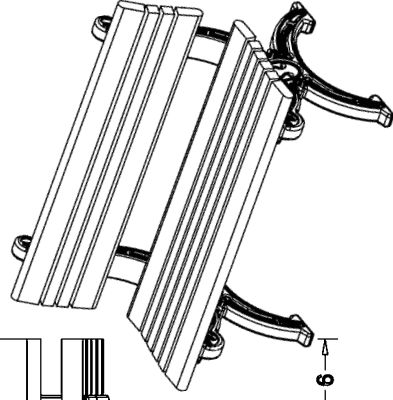

9dWEJfWadj e
&* " @ 8S[dviev Rd
Zeeland, MI 49464

616-350-9394
greensiteworks.com

Interlochen - 4', 6'

Side View
(all sizes)

4 Ft.

Available
Plank
Colors:

- Heavy duty/weather resistant/maintenance free!
- No need to stain or paint
- Resists fading, peeling and graffiti as the color is molded all the way through
- Can be surface mounted with brackets (sold separately)
- Stainless steel fasteners do not corrode nor rust
- Slatted design allows ventilation and keeps rainwater from collecting on surfaces

6 Ft.

* Engraving is approx using upper & lower case
Plaque Size: 2.5" x 6"
up to 3 lines of text

Interlochen Bench w/Arms

(4', 6')

Green
SITWORKS

4 Foot
Brown Planks

The Interlochen Bench combines function, comfort and ecology with style to create a durable, yet elegantly designed park bench. It features *Green-Scapes* bench frames, which appear similar to black cast iron, but are molded from solid 100% recycled plastic.

6 Ft.

*Engraving is approx using upper & lower case
Plaque Size: 2.5" x 6"
 up to 3 lines of text